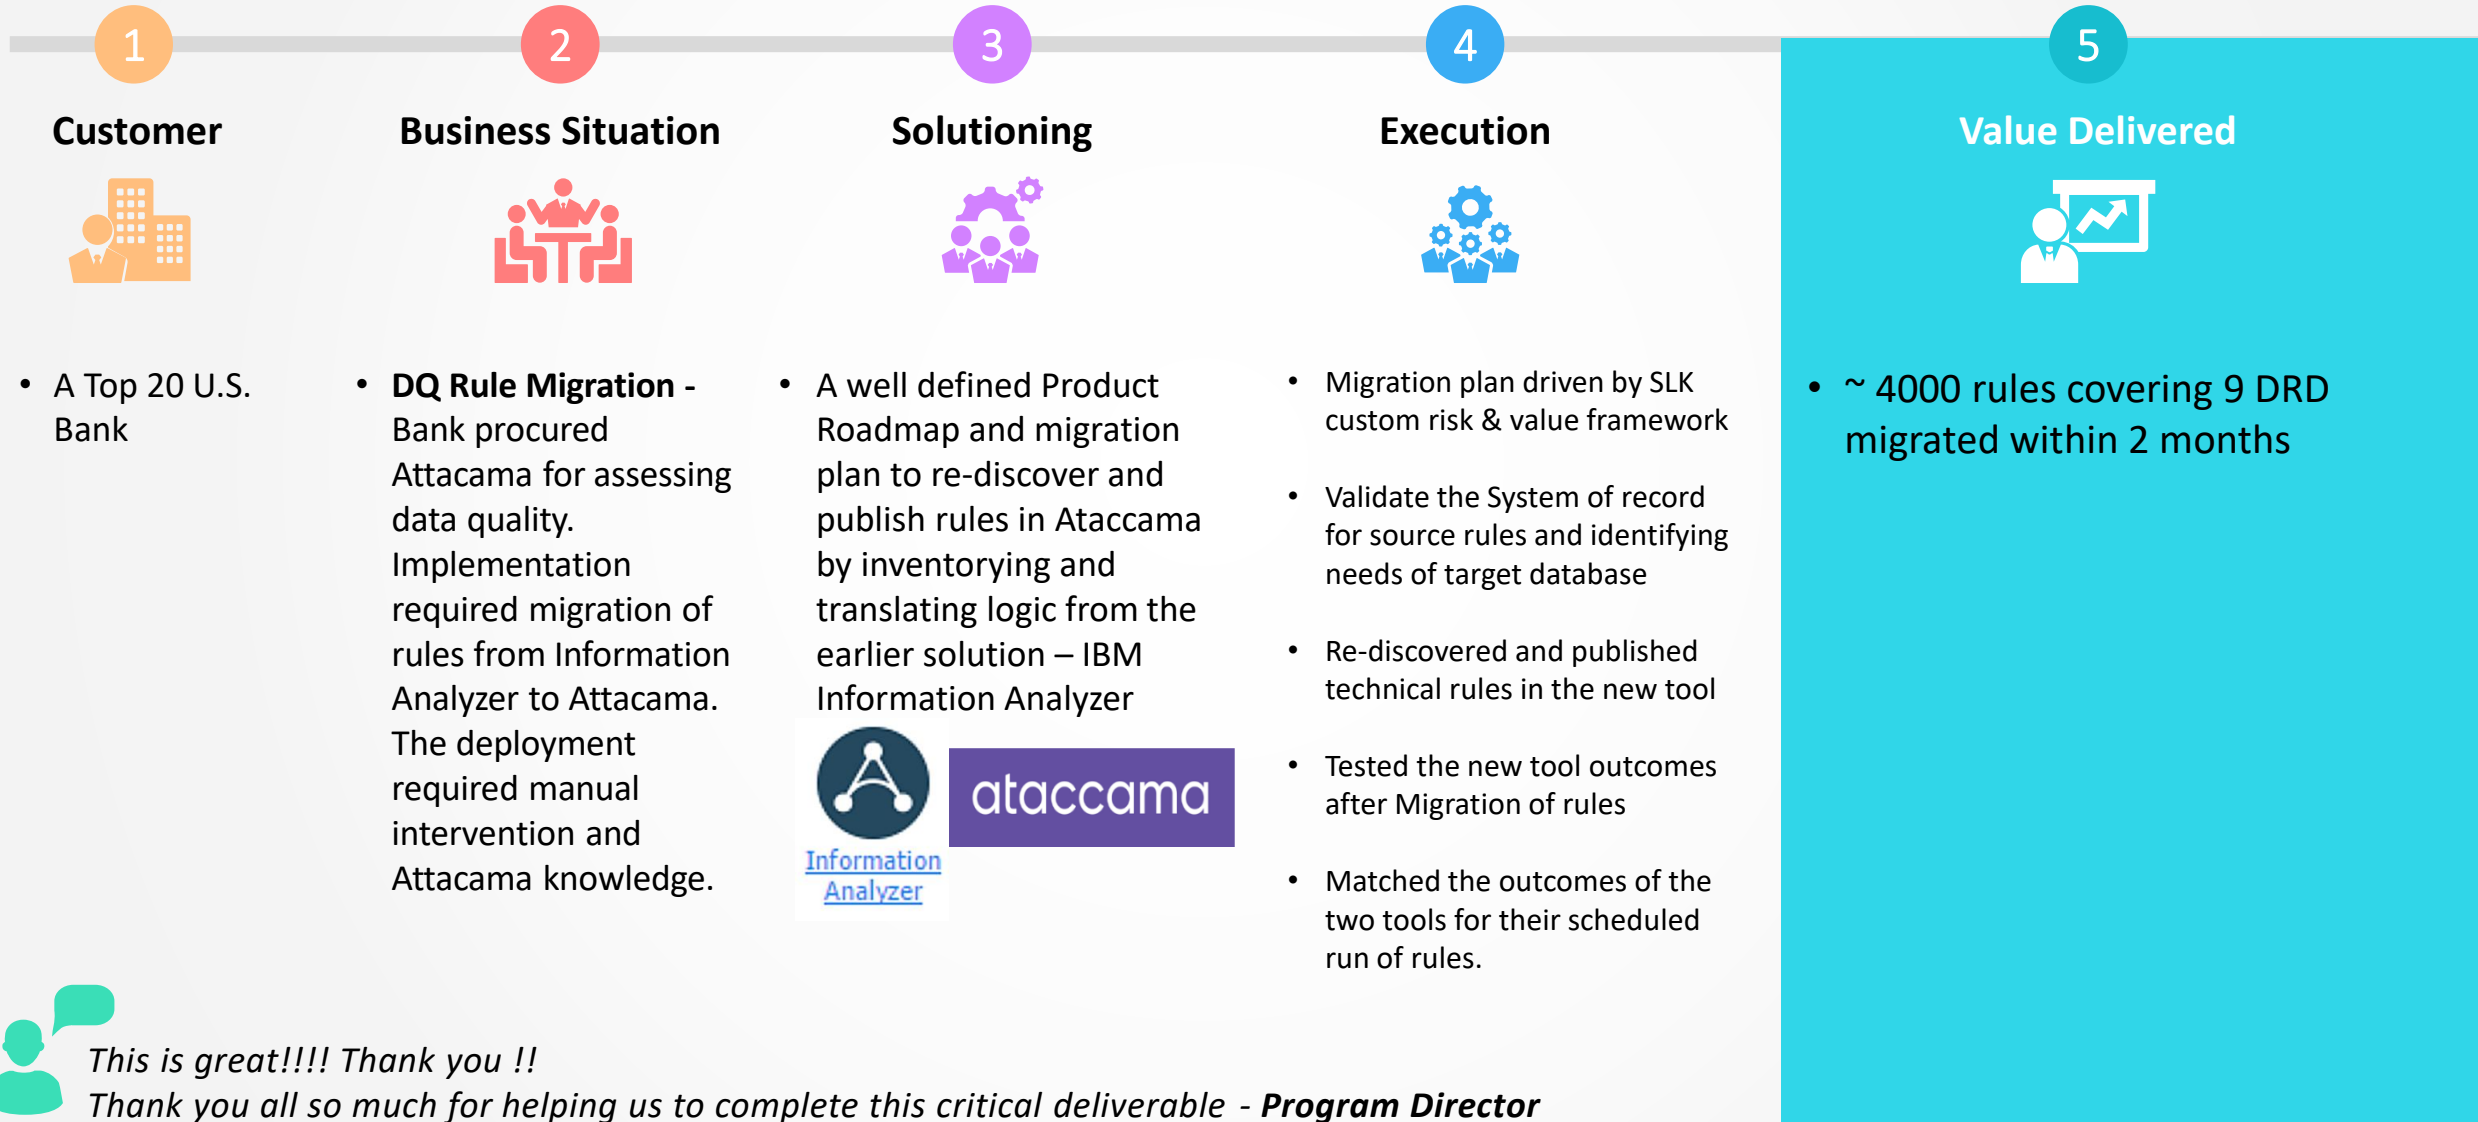

# Case Study

**Data Quality: SLK helped leading US bank to migrate DQ rules from Information Analyzer to Ataccama**

*This is great!!!! Thank you !!*

*Thank you all so much for helping us to complete this critical deliverable - Program Director*