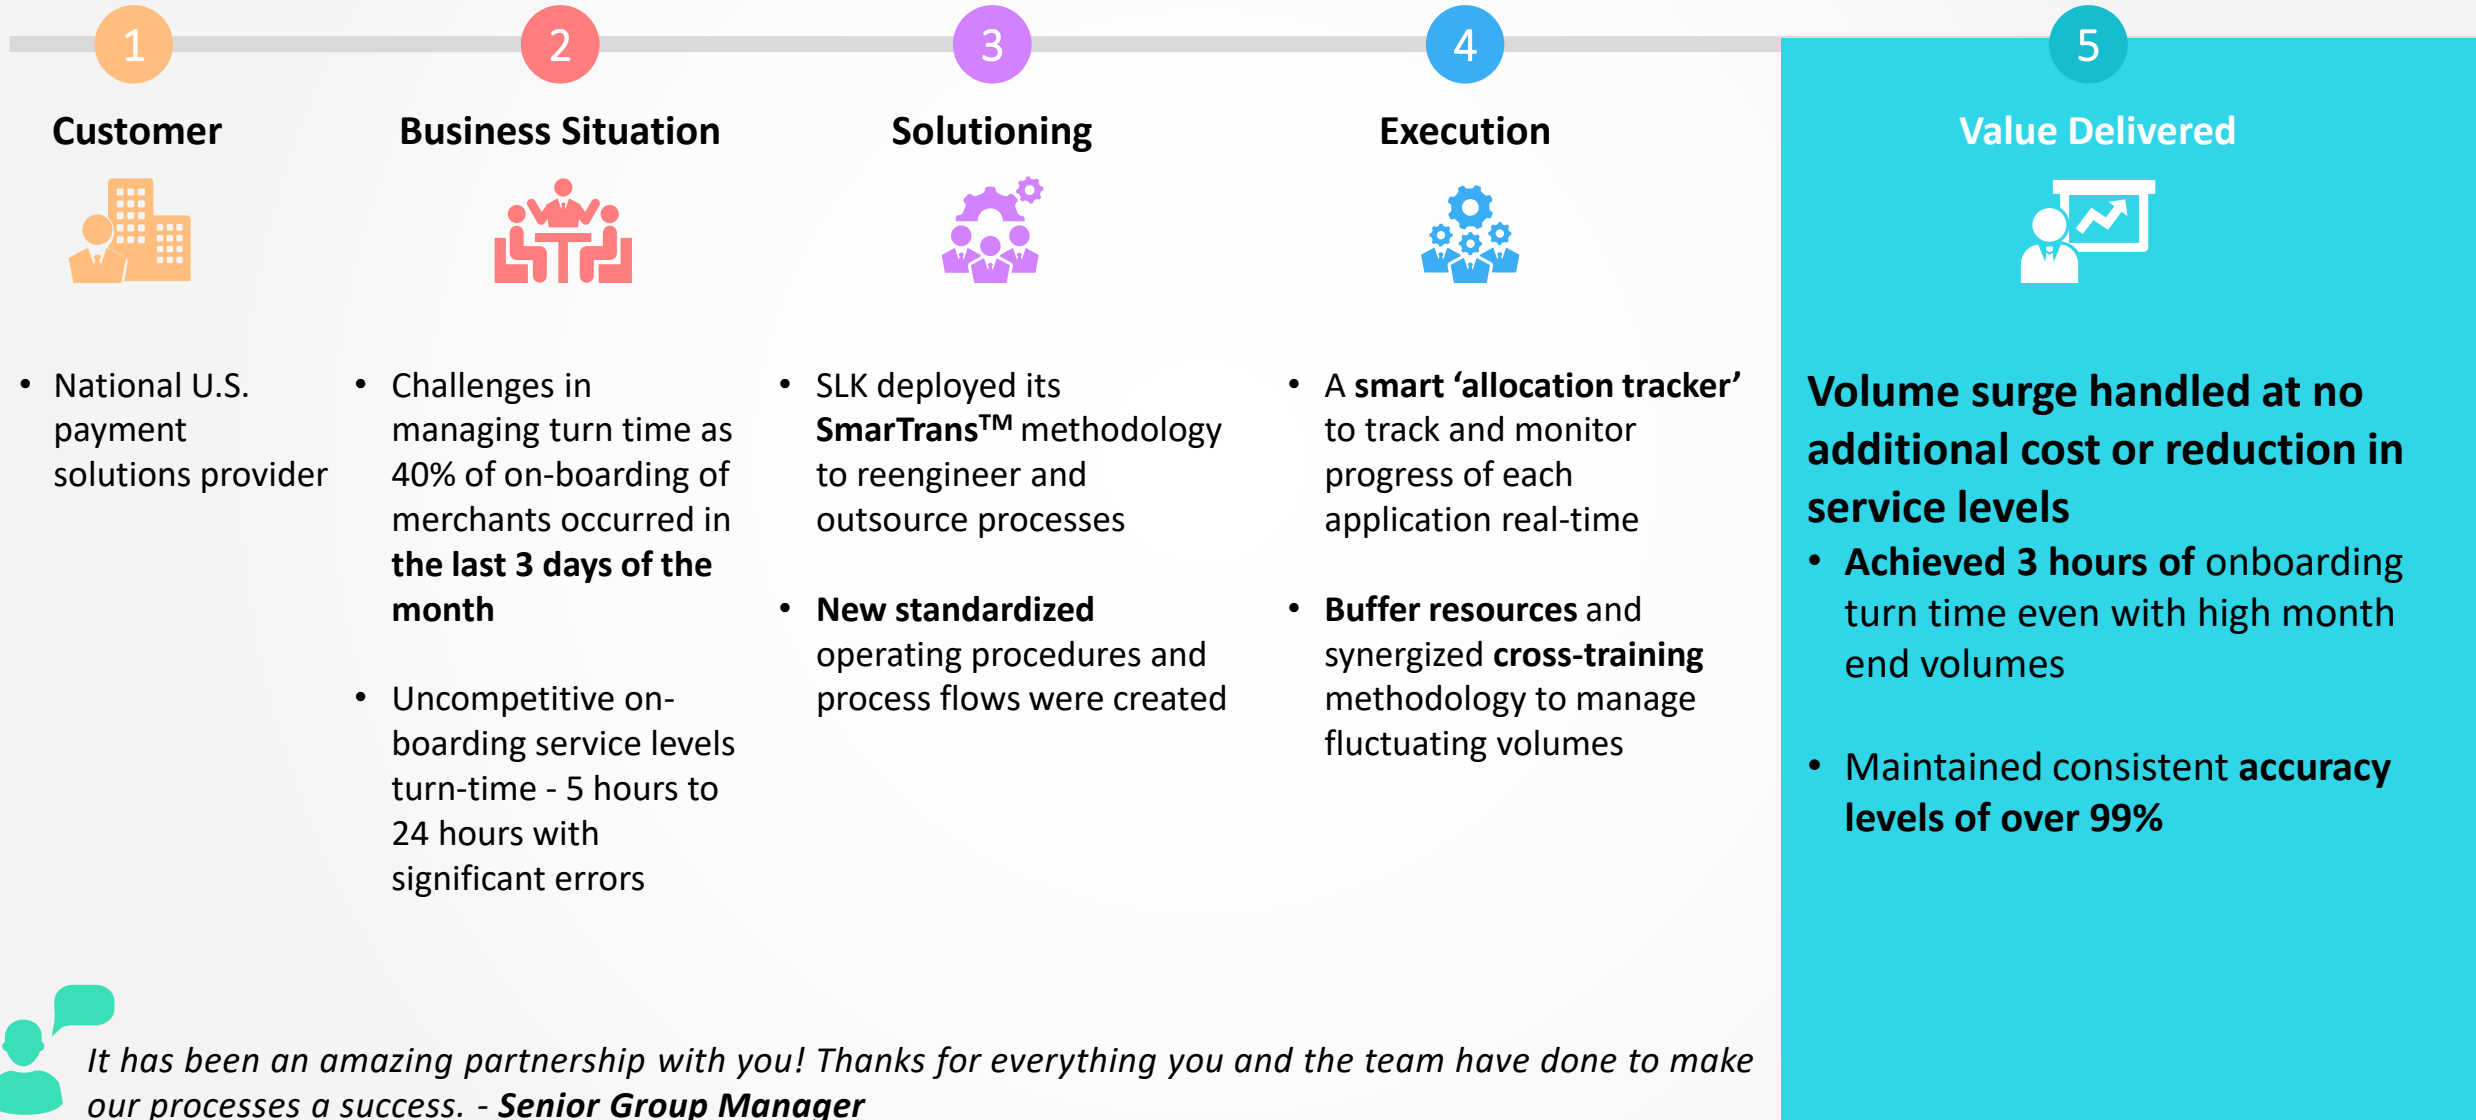

# Case Study

## Managing 40% Volume Surge in the Last 3 Days of the Month in Acquirer Merchant Boarding

*It has been an amazing partnership with you! Thanks for everything you and the team have done to make our processes a success. - Senior Group Manager*